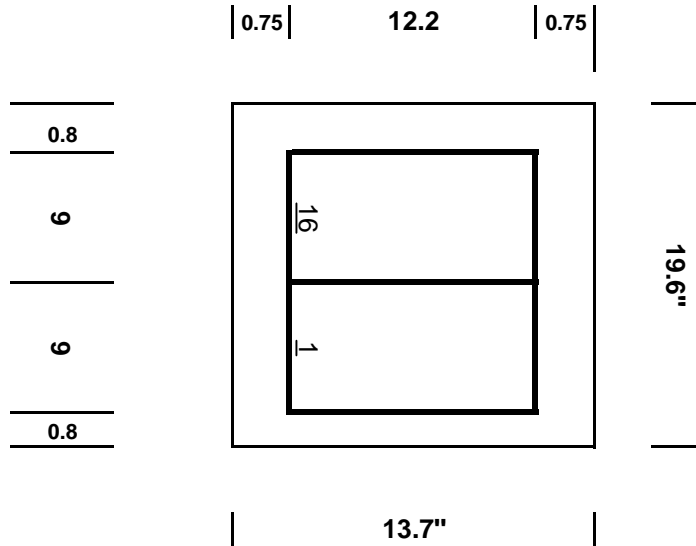

## 1up Saddle Stitching - MAXIMUM Specifications

Maximum Untrimmed Sheet Size 19.6" x 13.7"  
 Maximum Finished Book Size 12.2" x 13.7"

Flat Trim Size 18" x 12.2"  
 Finished trimmed size after saddle binding 9" x 12.2"

**MAXIMUM SHEET SIZE 19.6" x 13.7"**

## 1up Saddle Stitching - MINIMUM Specifications

Minimum Untrimmed Sheet Size 8.3" x 5.8"  
 Minimum 1up Finished Book Size 3.75" x 4.75"

Flat Trim Size 7 1/2" x 4 3/4"  
 Finished trimmed size after saddle binding 3 3/4" x 4 3/4"

**MINIMUM SHEET SIZE 8.3" x 5.8"**

Head, foot & face trims can be adjusted.  
 Minimum recommended trim 1/8"  
 Maximum Trim .98"