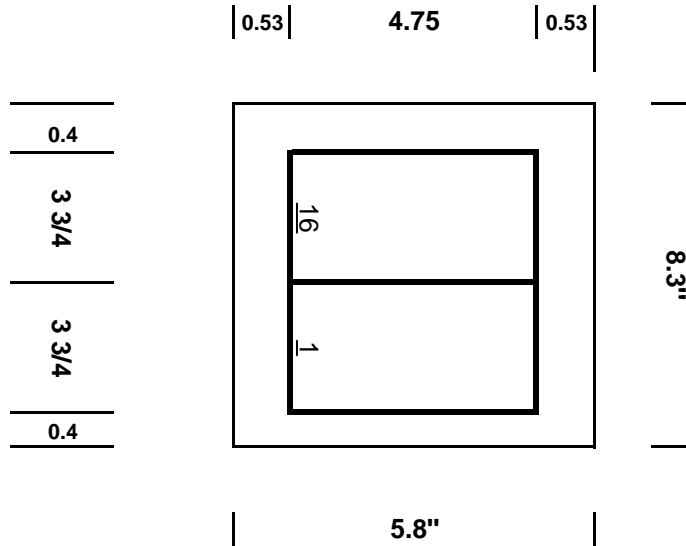

## 1up Saddle Stitching - MAXIMUM Specifications

Maximum Untrimmed Sheet Size 19.6" x 13.7"  
 Maximum Finished Book Size 12.2" x 13.7"

Flat Trim Size 18" x 12.2"  
 Finished trimmed size after saddle binding 9" x 12.2"

**MAXIMUM SHEET SIZE 19.6" x 13.7"**

## 1up Saddle Stitching - MINIMUM Specifications

Minimum Untrimmed Sheet Size 8.3" x 5.8"  
 Minimum 1up Finished Book Size 3.75" x 4.75"

Flat Trim Size 7 1/2" x 4 3/4"  
 Finished trimmed size after saddle binding 3 3/4" x 4 3/4"

**MINIMUM SHEET SIZE 8.3" x 5.8"**

Head, foot & face trims can be adjusted.  
 Minimum recommended trim 1/8"  
 Maximum Trim .98"